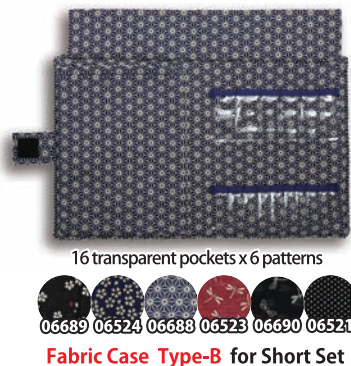

Short Set Case