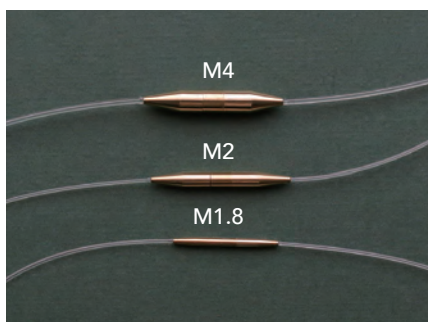

M1.8, M2, and M4 size screws are used for the needle tips and cords. You can directly connect the needle tip and the cord with screws of the same size.

You can use the converter to reduce the screw size of the needle tip and cords. Also you can extend the cord length with the cord joints.

Cord joints