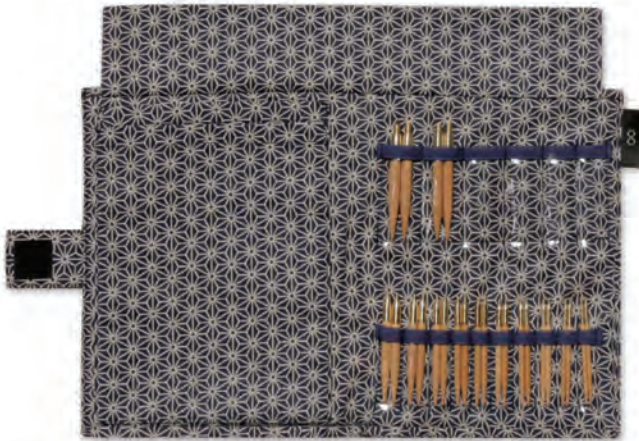

Short 12 Size Set

Product ID Number

Koshitsu : 58906

Shirotake: 58682

5.0cm / 2inch

Needles 12	Cords 9	Stoppers 0	Cord Joint 3

Koshitsu