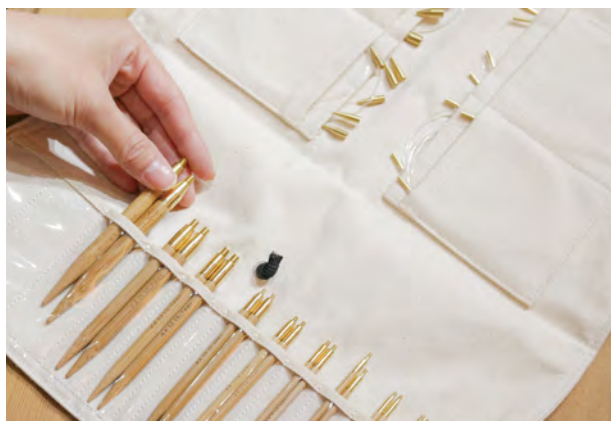

Seeknit Case 2

Product ID Number **59466**

- Folded size : 14cm x 18.5cm / 5.7" x 7.3"
- Flat size : 30cm x 36cm / 12" x 14"
- 100% unbleached Cotton canvas and PVC Pockets
- 13 pockets for long needles.
- 8 pockets for cords, stoppers and joints etc.

Easy to pick.
Sophisticated design.