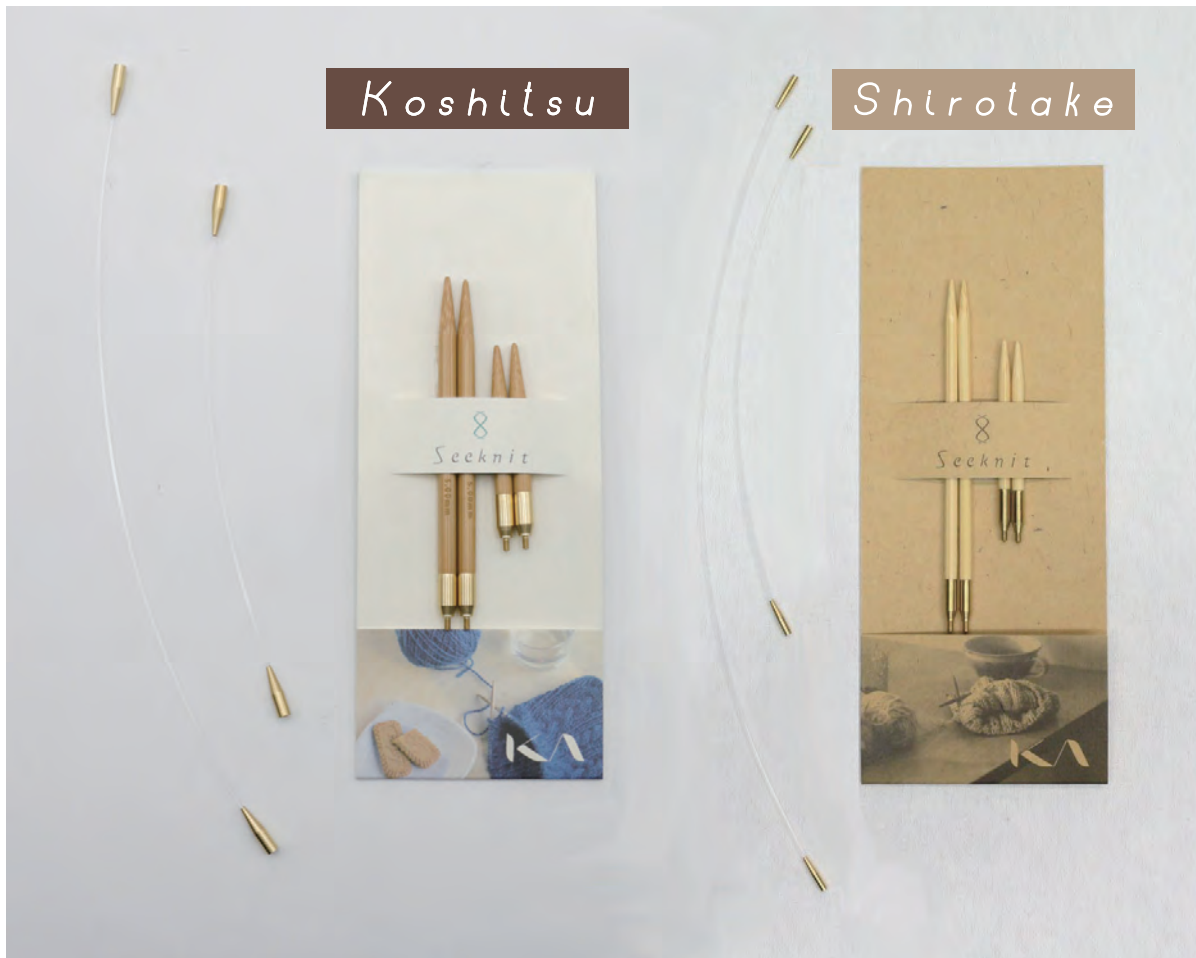

SeeknitDualis Short Tips & Cords M Set

Product ID Number

Koshitsu : 58939 ~ 58943
Shirotake: 58162 ~ 58166

5.0cm / 2inch
10.0cm / 4inch

Needles	Cords	Stoppers	Cord Joint
2	2	0	0

Needles		Cords	Product ID		Screw Size
Length	mm / Size		Length	Koshitsu / Shirotake	
5.0 cm / 2 inch 10.0 cm / 4 inch	3.50mm US4	13cm / 5" 20cm / 8"	58939	58162	M2
	3.75mm US5		59040	58163	
	4.00mm US6		58941	58164	
	4.50mm US7		58942	58165	
	5.00mm US8		58943	58166