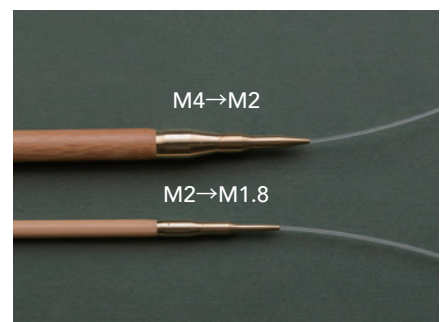

Converters