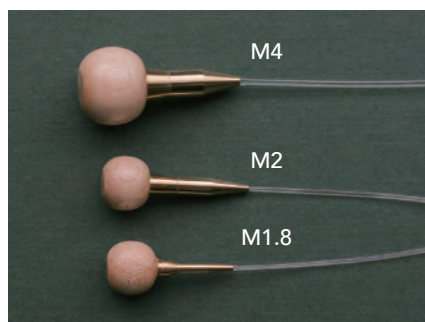

Points to note when selecting a interchangeable circular needle and cord length:

If the total length of the two interchangeable circular needles tips exceeds the length of the cord, they cannot be used as circular needles.

Interchangeable circular needles and accessories connectivity

Screw Size

M1.8, M2, and M4 size screws are used for the needle tips and cords. You can directly connect the needle tip and the cord with screws of the same size.

You can use the converter to reduce the screw size of the needle tip and cords. Also you can extend the cord length with the cord joints.

Cord joints

Stoppers

Converters

KA Seeknit Interchangeable Circular Needles SETs List