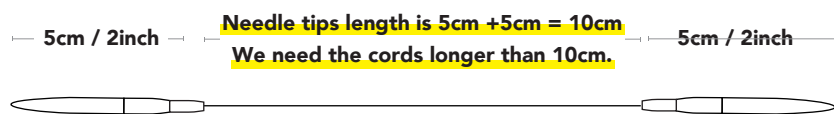

Points to note when selecting a interchangeable circular needle and cord length:

If the total length of the two interchangeable circular needles tips exceeds the length of the cord, they cannot be used as circular needles.