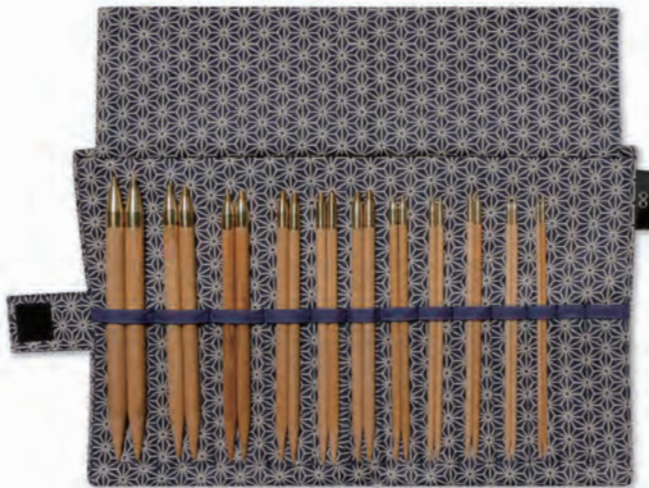

Standard Set Nordic

Product ID Number

Koshitsu : 58860

Shirotake: 57826

14.0cm / 5.5inch

Needles 11	Cords 7	Stoppers 6	Cord Joint 3

Koshitsu