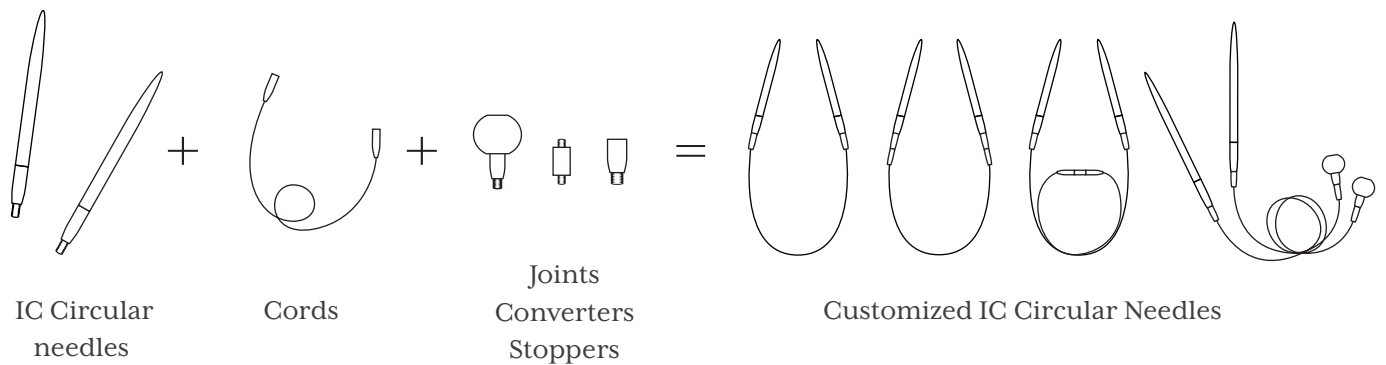

Seeknit Interchangeable setting information